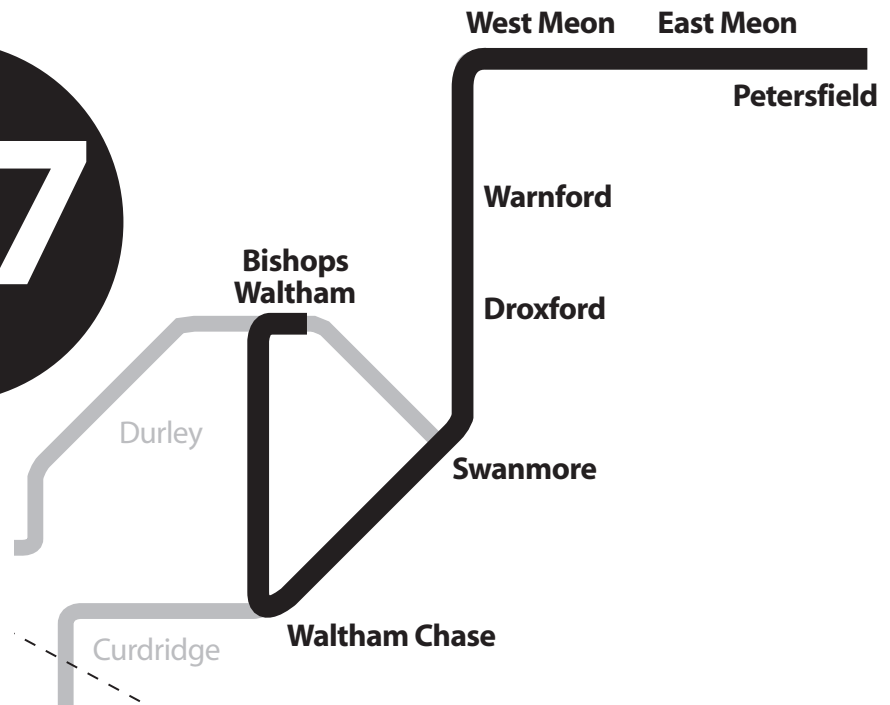

**BISHOPS WALTHAM Square - Swanmore - Droxford - The Meons -  
PETERSFIELD Square and TESCO Store**

Villagegreen

**x17**

**Wednesdays only**

<b>BISHOPS WALTHAM Square</b>	1010	1310
Waltham Chase Cross Roads	1015	1315
Swanmore College	1019	1319
Swanmore Post Office	1021	1321
Droxford Square	1027	1327
Corhampton Garage	1030	1330
Warnford, George and Falcon	1033	1333
West Meon, Thomas Lord	1037	1337
East Meon Church	1044	1344
Longrish Post Box	1051	1351
Stroud, Seven Stars	1054	1354
Petersfield Square	1057	1357
<b>PETERSFIELD Tesco</b>	1100	1400

<b>PETERSFIELD Tesco</b>	1112	1412
Petersfield Square	1115	1415
Stroud, Seven Stars	1120	1420
Longrish Post Box	1123	1423
East Meon Church	1129	1429
West Meon, Thomas Lord	1135	1435
Warnford, George and Falcon	1139	1439
Corhampton Garage	1142	1442
Droxford Square	1145	1445
Swanmore Post Office	1151	1451
Swanmore College	1153	1453
Waltham Chase Cross Roads	1155	1455
<b>BISHOPS WALTHAM Square</b>	1201	1501

This service is partly funded by Hampshire County Council.

**x17**

Eastleigh's Green bus company

[www.xelabus.info](http://www.xelabus.info)