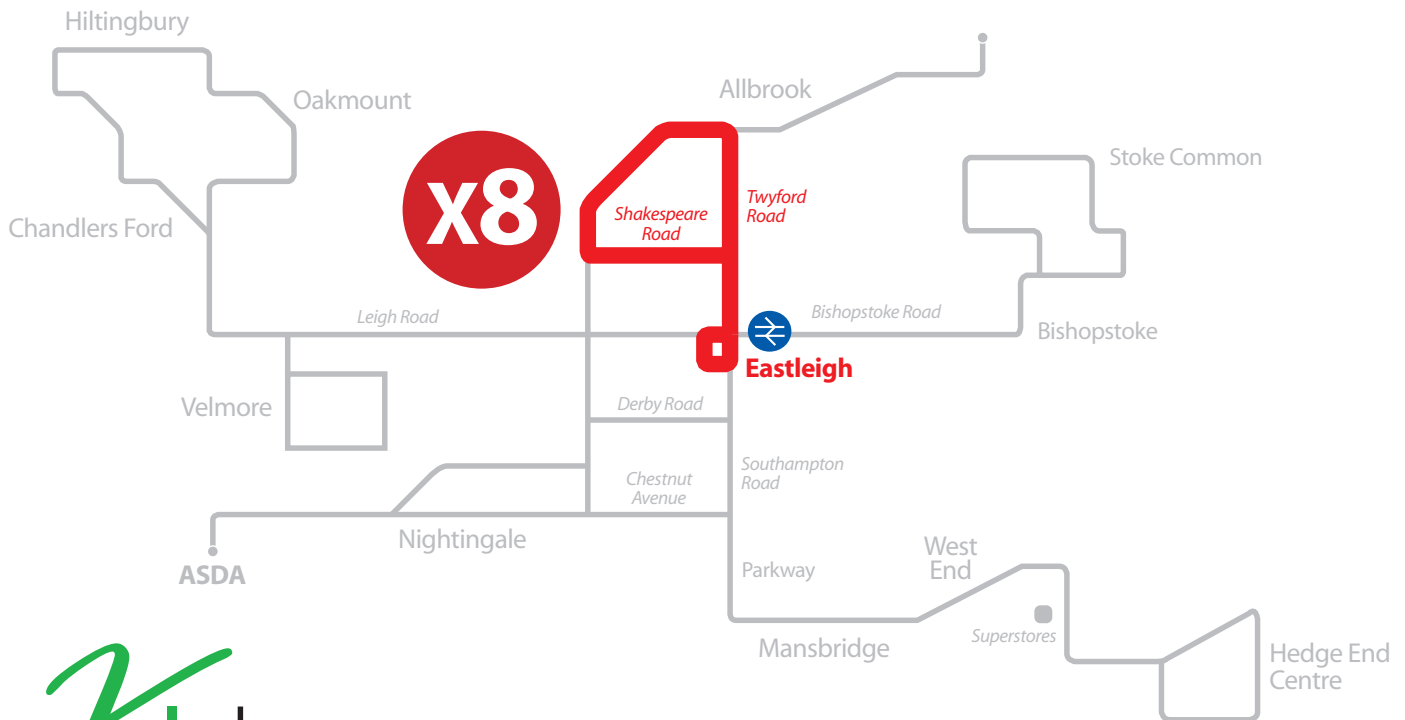

EASTLEIGH - Boyatt Wood - EASTLEIGH

town & village link

X8

Thurs, Fri, Sat evenings

EASTLEIGH Bus Station	1900	Then each hour until	2300
Twyford Road, Tesco	1902		2302
Boyatt Wood, Broadlands Ave	1905		2305
The Arrow PH	1908		2308
EASTLEIGH Bus Station	1912		2312

Sundays & Public Holidays

EASTLEIGH Bus Station	0900	Then each hour until	1200	1400	1500	1600	1700
Twyford Road, Tesco	0902		1202	1402	1502	1602	1702
Boyatt Wood, Broadlands Ave	0905		1205	1405	1505	1605	1705
The Arrow PH	0908		1208	1408	1508	1608	1708
EASTLEIGH Bus Station	0912		1212	1412	1512	1612	1712

Service X8 is funded by Eastleigh Borough Council

Eastleigh's Green bus company

www.xelabus.info